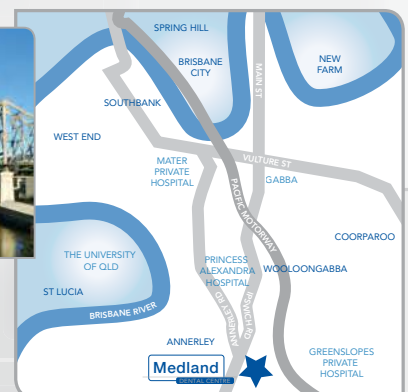

EXPERIENCE THE EXECUTIVE DIFFERENCE

Visit Brisbane's custom executive dental service. Conveniently located just minutes south of Brisbane's CBD, why not arrange a dental assessment and complimentary centre tour.

Interstate, rural, and mining based patients should contact our staff for help with travel and accommodation recommendations.

Medland
DENTAL CENTRE

Cnr of Dudley and Lambton Streets, Annerley, Queensland 4103